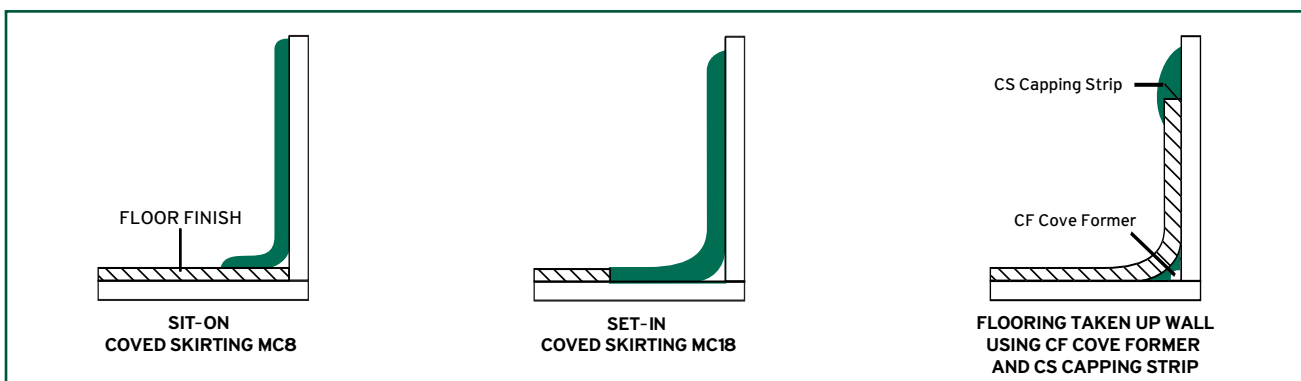

EJECTA SKIRTING FINISHES

Product	Gauge/Size	Unit Length	Standard Pack	Ex-stock Colours
Sit-on Coveing				
MC8	100 x 20mm	2 metres	20 x 2 metres	15 colours
MC14	75 x 20mm	2 metres	20 x 2 metres	15 colours
Set-in Coveing				
MC18	100 x 50mm	2 metres	20 x 2 metres	15 colours
Coiled Skirting				
MC8c sit-on	100 x 20mm	20 metres	20 metre coil*	15 colours
MC18c set-in	100 x 50mm	20 metres	20 metre coil*	15 colours
Cove Former				
CF 20mm	20 x 20mm	2 metres	30 x 2 metres	Black only
CF 38mm	38 x 38mm	2 metres	15 x 2 metres	Black only
Capping Strip				
CS-N	40mm	2 metres	40 x 2 metres	15 colours
CS-NC	40mm	20 metre coil	20 metres coil*	15 colours
CS	20mm	20 metre coil	20 metres coil*	Black only
CT	41mm	2 metres	50 x 2 metres	White only
Corner Cap				
EFA 75	75 x 75mm	2 metres	10 x 2 metres	Black only
Welding Rod	—	100 metre coil	100 metre coil*	Colours to match vinyl sheet flooring

Special colours subject to a minimum order of 500 linear metres.

*Supplied in standard packs only.